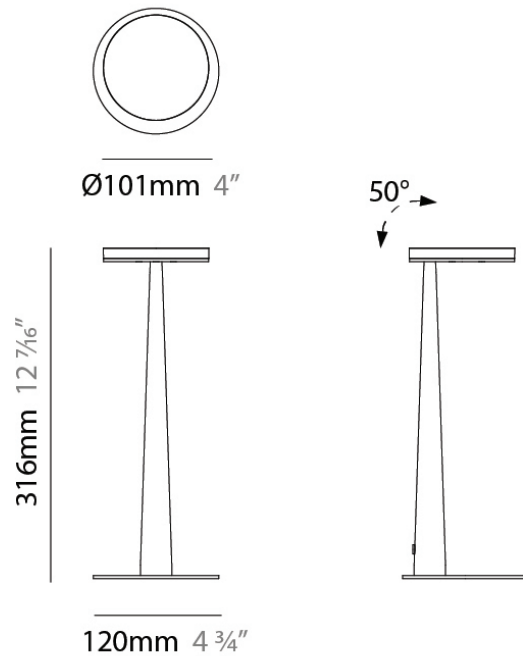

BELLA PORTABLE

D84376R9-BRZ

PROJECT	
TYPE	
NOTES	
QUANTITY	
DATE	

GENERAL

Series: Bella
Brand: Panzeri
Division: Design
Mounting Type: Portable
Mounting Location: Table
Subcategory: Task

PHYSICAL

Shape: Abstract
Diameter (mm): 101
Diameter (in): 4
Height (mm): 316
Height (in): 12 7/16
Light Distribution: Adjustable / Direct
Weight (kg): 0.853
Weight (lbs): 1.88
Diffuser: Opal - Acrylic
Fixture Material: Aluminum Die Cast

ELECTRICAL

Lamp Type: LED
Input Wattage (W): 5
Dimming: 5-Step Touch Dimming
Driver Location: Inline Transformer Plug
Input Voltage (V): 120

LED

Number of LEDs: 1
Color Temperature (°K): 2700
Max. Delivered Lumen (lm): 388
Nominal Lumen (lm): 460
CRI: >90 CRI
Lamp Life (hrs): 70000

OPTICAL

Optic°: Diffused
Adjustability: Tilt 50°

RATINGS AND CERTIFICATIONS

Certified By: CSA Certified to UL and CSA Standards
IP rating: IP20