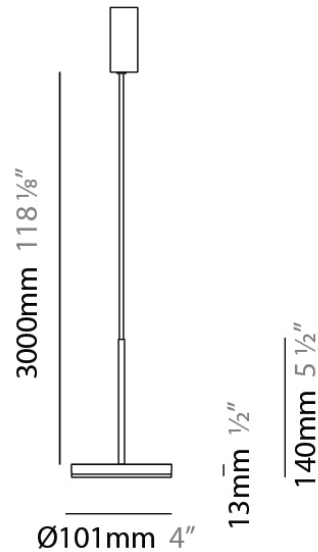

BELLA SUSPENSION

D81667R9-BRZ

PROJECT _____

TYPE _____

NOTES _____

QUANTITY _____

DATE _____

GENERAL

Series: Bella

Brand: Panzeri

Division: Design

Mounting Type: Suspension

Mounting Location: Ceiling

Subcategory: Pendant

PHYSICAL

Shape: Round

Diameter (mm): 101

Diameter (in): 4

Height (mm): 13

Height (in): 1/2

Max. Overall Height (mm): 3013

Max. Overall Height (in): 118 ⁵/₈

Light Distribution: Direct

Weight (kg): 0.54501

Weight (lbs): 1.2

Diffuser: Opal - Acrylic

Fixture Material: Aluminum Die Cast

Cable Details: 3000mm / 118 1/8" Cable

ELECTRICAL

Lamp Type: LED

Input Wattage (W): 6.5

Total Output Wattage (W): 4.5

Dimming: Non-Dimmable

Driver Included: Yes

Driver Location: Integrated

Driver Type: Constant Voltage - Universal

Driver Class: Class 2

Input Voltage (V): 120 - 277

LED

Color Temperature (°K): 2700

Max. Delivered Lumen (lm): 388

Nominal Lumen (lm): 460

CRI: >90 CRI

Lamp Life (hrs): 50000

OPTICAL

RATINGS AND CERTIFICATIONS

Certified By: CSA Certified to UL and CSA Standards

IP rating: IP40