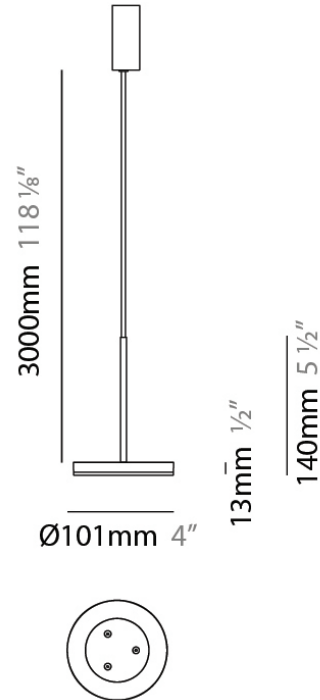

BELLA SUSPENSION

D81667R9-TIM

PROJECT _____

TYPE _____

NOTES _____

QUANTITY _____

DATE _____

GENERAL

Series: Bella

Brand: Panzeri

Division: Design

Mounting Type: Suspension

Mounting Location: Ceiling

Subcategory: Pendant

PHYSICAL

Shape: Round

Diameter (mm): 101

Diameter (in): 4

Height (mm): 13

Height (in): 1/2

Max. Overall Height (mm): 3013

Max. Overall Height (in): 118 5/8

Light Distribution: Direct

Weight (kg): 0.54501

Weight (lbs): 1.2

Diffuser: Acrylic Diffuser With Matt Finish

Fixture Material: Aluminum Die Cast

Cable Details: 3000mm / 118 1/8" Cable

ELECTRICAL

Lamp Type: LED

Input Wattage (W): 6.5

Total Output Wattage (W): 4.5

Dimming: Non-Dimmable

Driver Included: Yes

Driver Location: Integrated

Driver Type: Constant Voltage - Universal

Driver Class: Class 2

Input Voltage (V): 120 - 277

LED

Color Temperature (°K): 2700

Max. Delivered Lumen (lm): 388

CRI: >90 CRI

Lamp Life (hrs): 50000

OPTICAL

RATINGS AND CERTIFICATIONS

Certified By: CSA Certified to UL and CSA Standards

IP rating: IP40